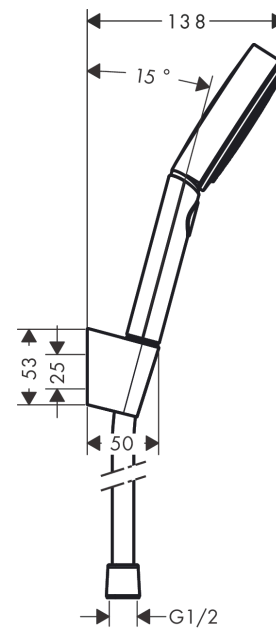

Pulsify Select S

Shower holder set 105 3jet Relaxation with shower hose 125 cm

Finish: **Chrome** Article Number: **24302000**

Description

product features

- consists of: hand shower, shower holder, shower hose
- shower head size: 105 mm
- integrated support function
- spray type: PowderRain, IntenseRain, Massage spray
- convenient spray selection via Select button
- maximum flow rate at 3 bar: 11,4 l/min
- minimum flow pressure: 1 bar
- operating pressure: min. 1 bar/max. 6 bar
- pivot connector prevents hose from tangling
- wall supports made of plastic
- rinseable sieve insert

Technology

Product image

Scale drawing

Flowchart

The consumption was measured in combination with the appropriate fittings (thermostat/mixer/in-wall valve) to reflect actual application in practice.