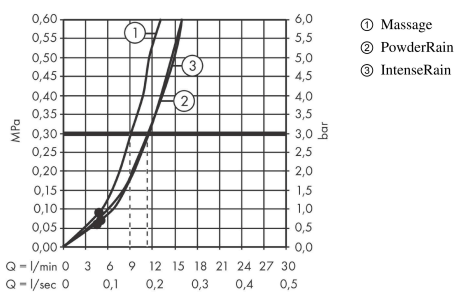

Pulsify Select S

Shower holder set 105 3jet Relaxation with shower hose 125 cm

Finish: **Chrome** Article Number: **24302000**

Description

product features

- consists of: hand shower, shower holder, shower hose
- shower head size: 105 mm
- integrated support function
- spray type: PowderRain, IntenseRain, Massage spray
- convenient spray selection via Select button
- maximum flow rate at 3 bar: 11,4 l/min
- minimum flow pressure: 1 bar
- operating pressure: min. 1 bar/max. 6 bar
- pivot connector prevents hose from tangling
- wall supports made of plastic
- rinseable sieve insert

Technology

Product image

Scale drawing

Flowchart

The consumption was measured in combination with the appropriate fittings (thermostat/mixer/in-wall valve) to reflect actual application in practice.