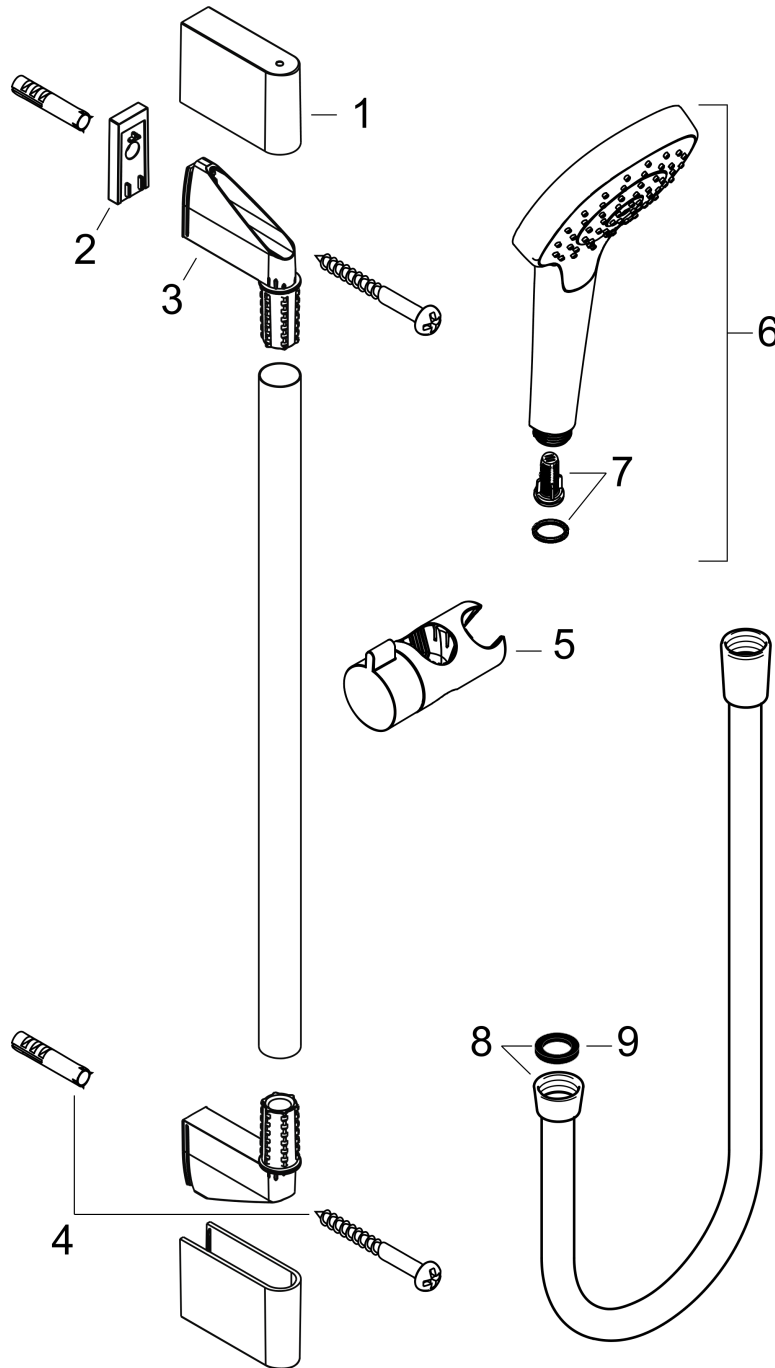

##### product features

- consists of: hand shower, shower bar, shower hose, slider
- shower head size: 110 mm
- spray type: Rain
- hand shower holder inclination angle can be adjusted by 45°
- maximum flow rate at 3 bar: 16 l/min
- minimum flow pressure: 1 bar
- operating pressure: min. 1 bar/max. 6 bar
- pivot connector prevents hose from tangling
- wall mounting: screw fastening
- wall supports made of plastic
- pipe length: 669 mm
- shower bar diameter: 22 mm
- profile pipe: round
- drilling distance 625 mm

#### Scale drawing

**Croma Select E**

**Shower set 110 1jet with shower bar 65 cm**

Finish: **White/Chrome** Article Number: **26584400**

**Flowchart**

The consumption was measured in combination with the appropriate fittings (thermostat/mixer/in-wall valve) to reflect actual application in practice.

**Croma Select E**  
**Shower set 110 1jet with shower bar 65 cm**  
 Finish: **White/Chrome** Article Number: **26584400**

Installation examples

**Croma Select E**  
**Shower set 110 1jet with shower bar 65 cm**  
 Finish: **White/Chrome** Article Number: **26584400**

Exploded Drawing

Year of production: >11/14

**Croma Select E**  
**Shower set 110 1jet with shower bar 65 cm**  
 Finish: **White/Chrome** Article Number: **26584400**