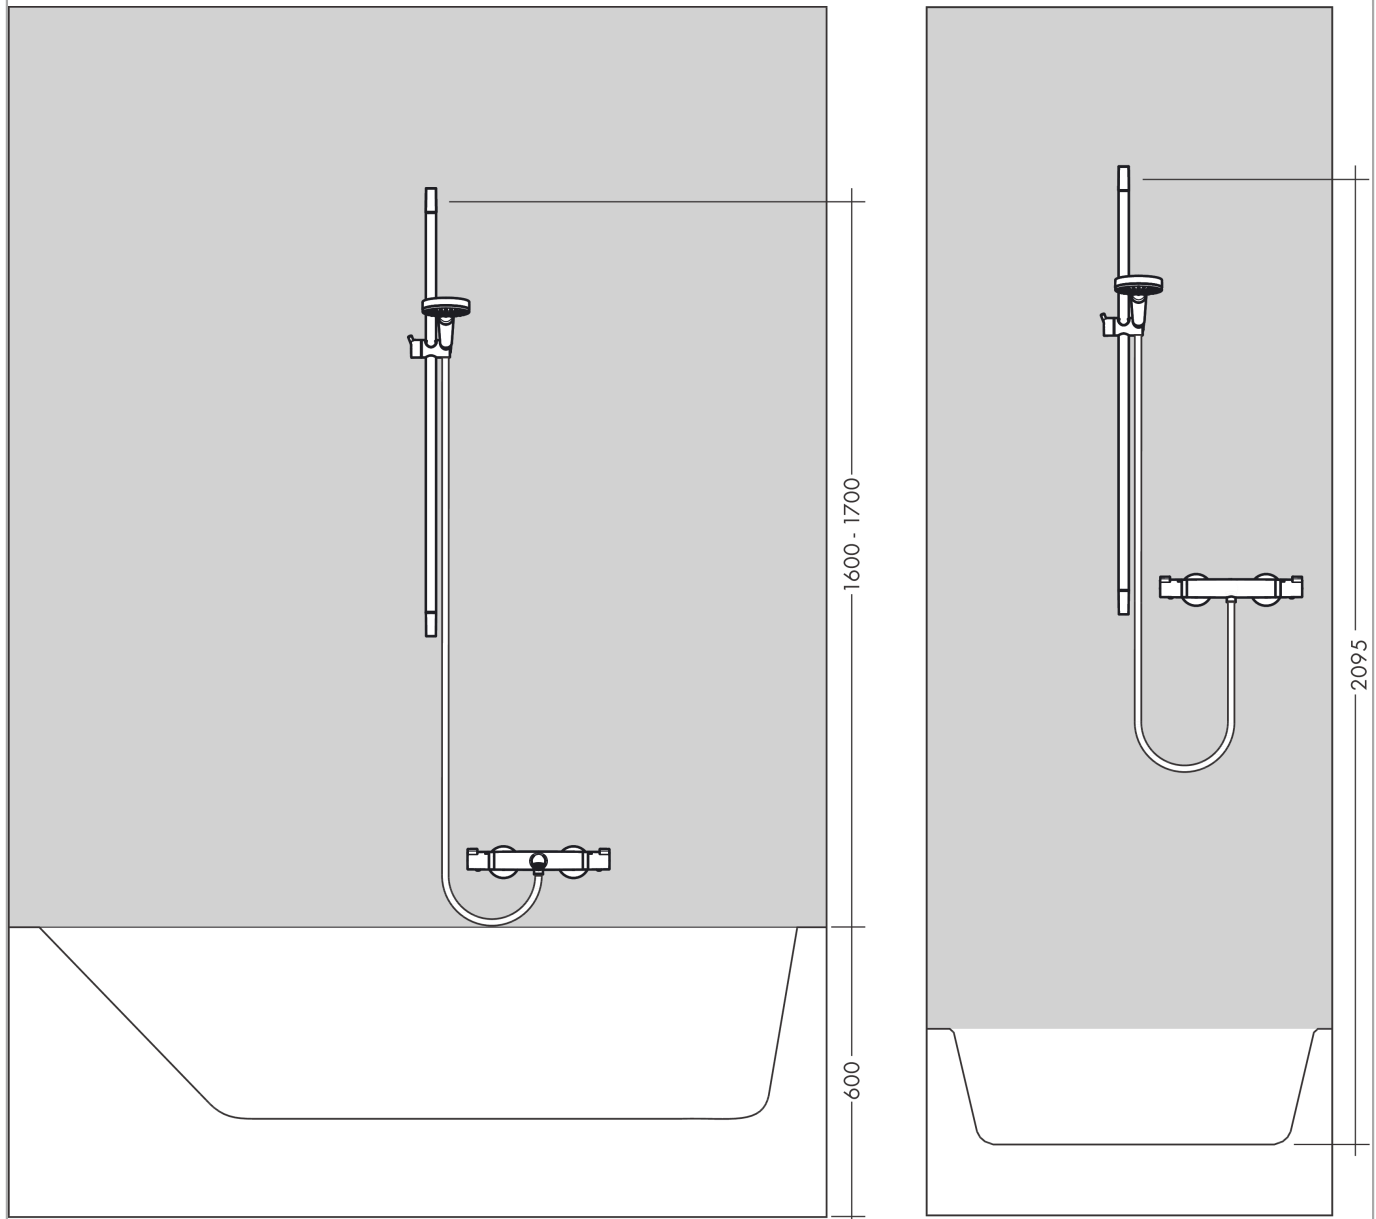

Croma Select E
Shower set 110 1jet with shower bar 65 cm
Finish: **White/Chrome** Article Number: **26584400**

Installation examples