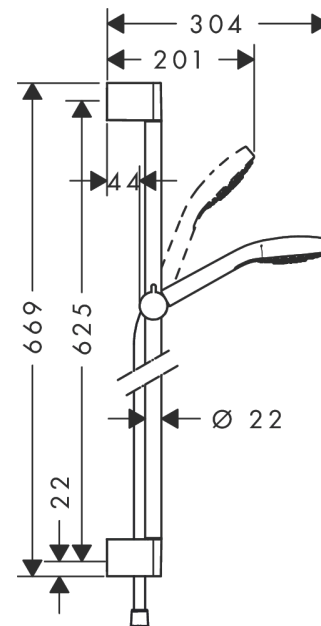

### Shower set 110 1jet with shower bar 65 cm

Finish: **White/Chrome** Article Number: **26584400**

##### product features

- consists of: hand shower, shower bar, shower hose, slider
- shower head size: 110 mm
- spray type: Rain
- hand shower holder inclination angle can be adjusted by 45°
- maximum flow rate at 3 bar: 16 l/min
- minimum flow pressure: 1 bar
- operating pressure: min. 1 bar/max. 6 bar
- pivot connector prevents hose from tangling
- wall mounting: screw fastening
- wall supports made of plastic
- pipe length: 669 mm
- shower bar diameter: 22 mm
- profile pipe: round
- drilling distance 625 mm

#### Scale drawing

**Croma Select E**

**Shower set 110 1jet with shower bar 65 cm**

Finish: **White/Chrome** Article Number: **26584400**

**Flowchart**

The consumption was measured in combination with the appropriate fittings (thermostat/mixer/in-wall valve) to reflect actual application in practice.

Exploded Drawing

Year of production: >11/14

**Croma Select E**  
**Shower set 110 1jet with shower bar 65 cm**  
 Finish: **White/Chrome** Article Number: **26584400**