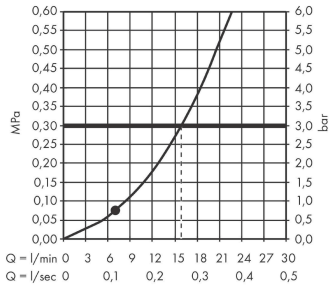

#### Scale drawing

**Croma Select E**

**Shower set 110 1jet with shower bar 65 cm**

Finish: **White/Chrome** Article Number: **26584400**

**Flowchart**

The consumption was measured in combination with the appropriate fittings (thermostat/mixer/in-wall valve) to reflect actual application in practice.