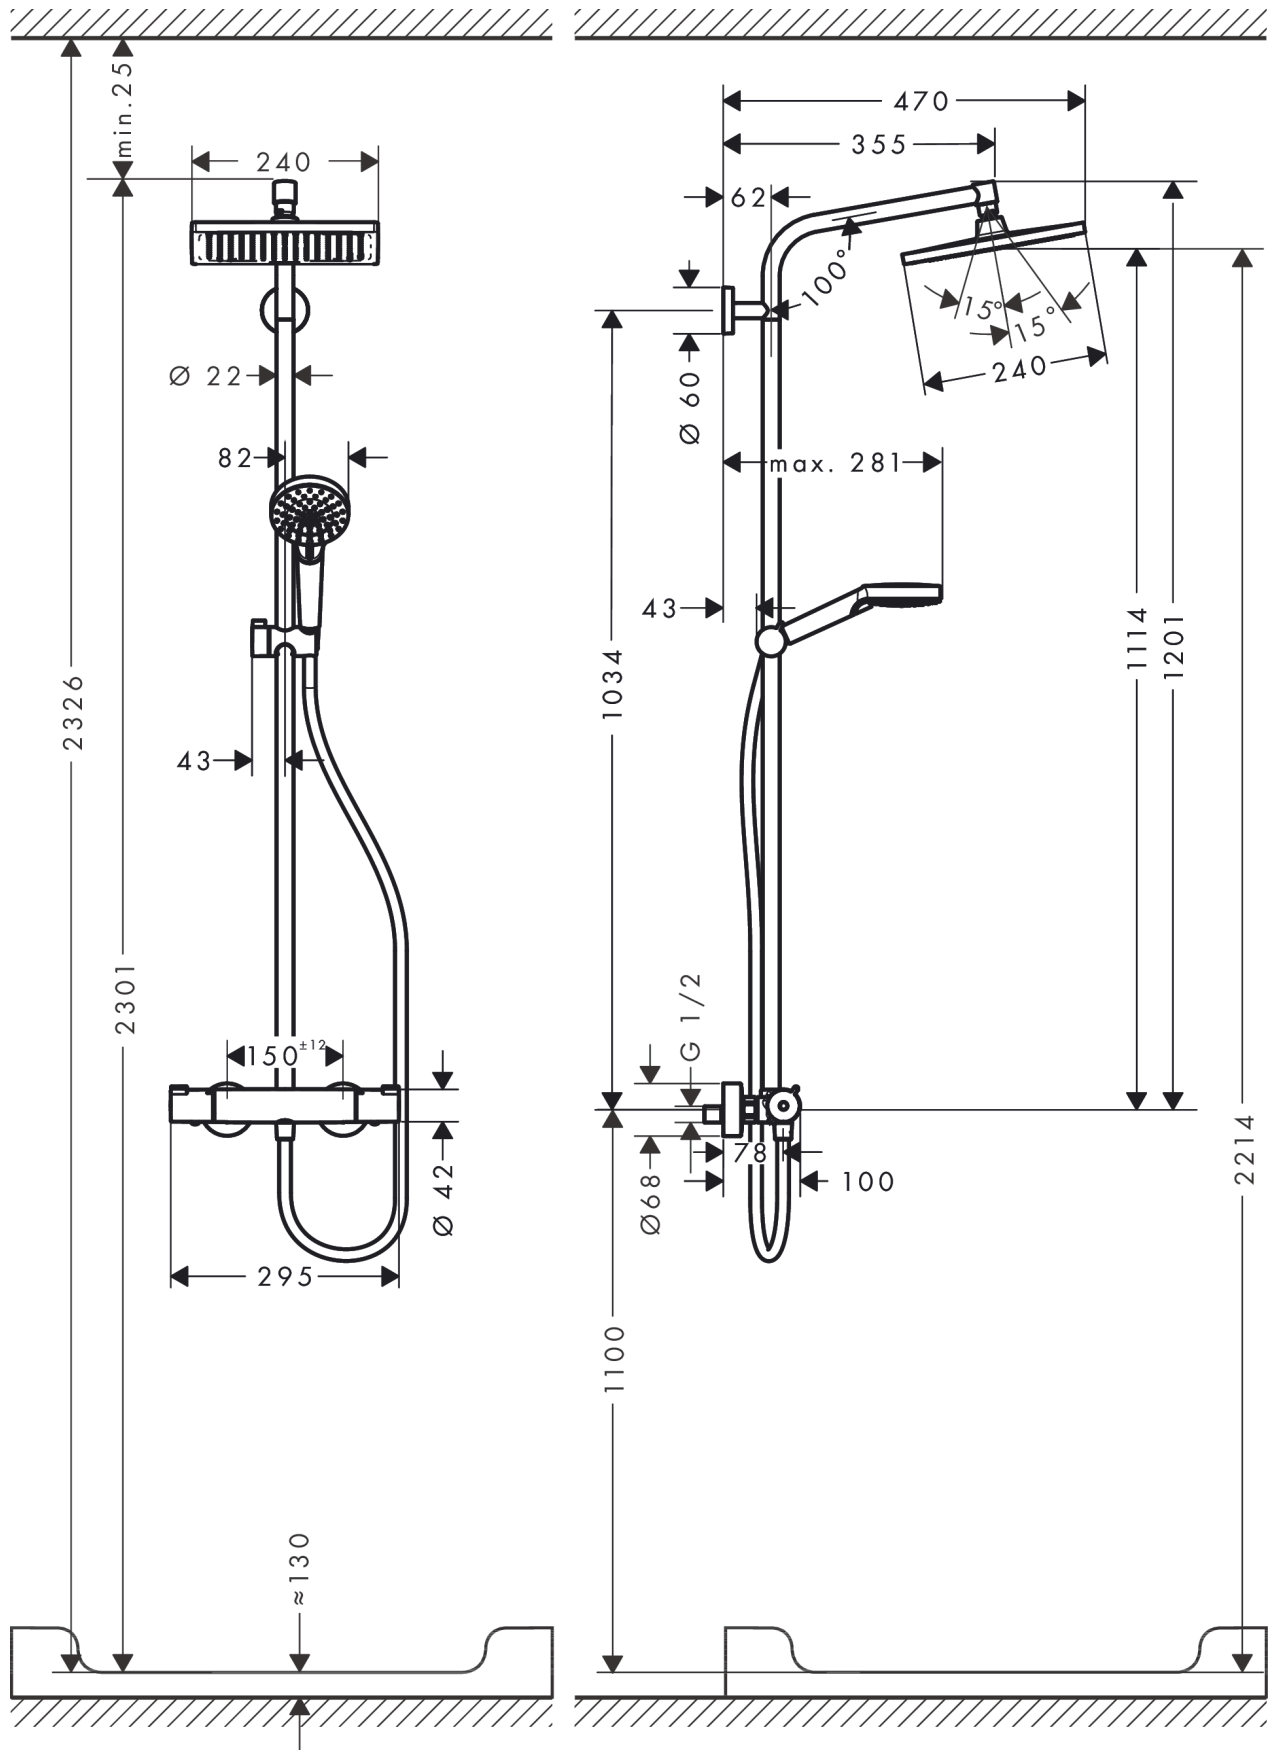

Crometta E
Showerpipe 240 1jet with thermostat
Finish: **Chrome** Article Number: **27271000**

Installation examples