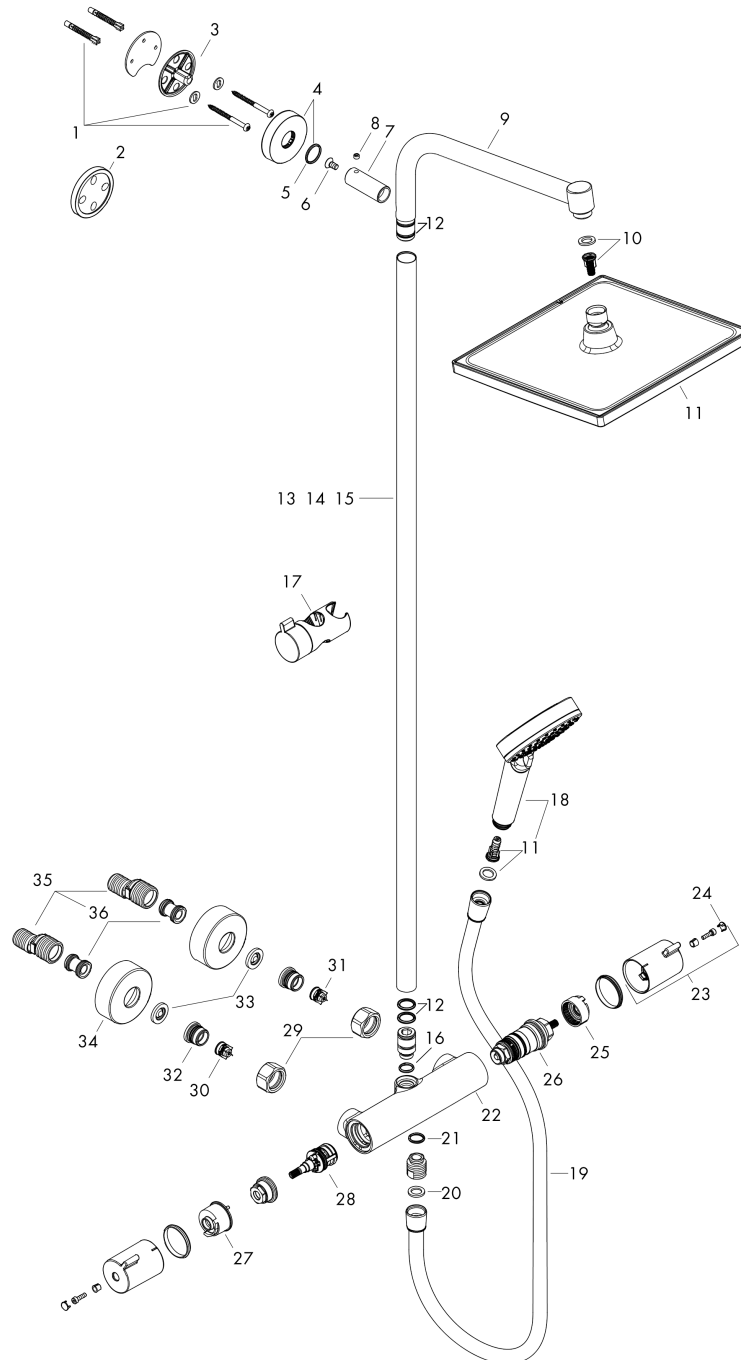

Crometta E
Showerpipe 240 1jet with thermostat
Finish: **Chrome** Article Number: **27271000**

Exploded Drawing

Year of production: >12/21

Crometta E
Showerpipe 240 1jet with thermostat
Finish: **Chrome** Article Number: **27271000**

Spare part list

Year of production: >12/21

Pos.	Description	Article Number	PC	PU
1	mounting set	96179000	4	1
2	tile-matching-disk 7 mm	95239000	5	1
3	wall flange	95688000	8	1
4	escutcheon Ø 60 mm	95692000	6	1
5	O-ring 20x2,5	92602000	2	1
6	screw	92137000	2	1
7	sleeve	92166000	9	1
8	hollow set screw M6x5	98447000	1	1
9	shower arm	93072000	15	1
10	filter insert	97708000	2	1
11	head shower	26726000	99	1
12	O-ring 15x2,5	98131000	1	1
13	pipe 1000 mm	96743000	12	1
14	pipe 1200 mm	95665000	12	1
15	pipe 1450 mm	96770000	18	1
16	O-ring 12x2,25	98382000	1	1
17	support, assy	92366000	9	1
18	handshower	26330400	99	1
19	shower hose Isiflex'B 1,60 m	28276000	99	1
20	seal	98058000	1	1
21	O-ring 14x2	98129000	1	1
22	Thermostat	93352000	19	1
23	handle	92836000	9	1
24	cover cap	95433000	2	1
25	safety set for temperature control	95041000	5	1
26	thermostat cartridge	94282000	15	1
27	stop ring for flow control	98674000	3	1
28	shut off unit with selector	96509000	13	1
29	set of nuts	96157000	8	1
30	non return valve (pressure-resistant up to 2 MPa)	93136000	8	1
31	non return valve	96737000	8	1
32	O-ring 17x1,5	98137000	1	1
33	filter packing	96922000	3	1
34	escutcheon Ø 68 mm	96467000	6	1
35	set of S-unions (±12 mm)	94140000	10	1
36	noise reduction	96429000	2	1