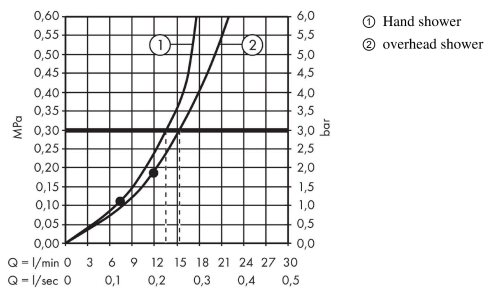

Crometta E**Showerpipe 240 1jet with thermostat**Finish: **Chrome** Article Number: **27271000****Description****product features**

- consists of: overhead shower, hand shower, shower thermostat, shower hose, slider, shower bar
- overhead shower Crometta E 240
- shower head size overhead shower: 240 x 240 mm
- spray type overhead shower: Rain
- ball-joint: overhead shower angle adjustable
- hand shower holder inclination angle can be adjusted by 45°
- spray disc surface: chrome
- maximum flow rate at 3 bar: 15 l/min
- flow rate Rain spray (at 3 bar): 15 l/min
- spray type hand shower: Rain, IntenseRain
- minimum flow pressure: 1,2 bar
- max. operating pressure: 10 bar
- pipe can be shortened in height
- shower bar diameter: 22 mm
- height-adjustable hand shower holder
- shower arm length overhead shower: 350 mm
- thermostat Ecostat 1001 CL
- safety stop at 40°C
- adjustable hot water limitation
- outlets controlled via turning handle
- suitable for continuous flow water heaters
- mounting type: exposed installation
- connection dimension DN15
- connection thread G ½
- centre distance 150 ± 12 mm
- intrinsically safe against backflow
- 2 functions

Technology

Crometta E
Showerpipe 240 1jet with thermostat
 Finish: **Chrome** Article Number: **27271000**

Product image

Scale drawing

Flowchart

Crometta E
Showerpipe 240 1jet with thermostat
 Finish: **Chrome** Article Number: **27271000**