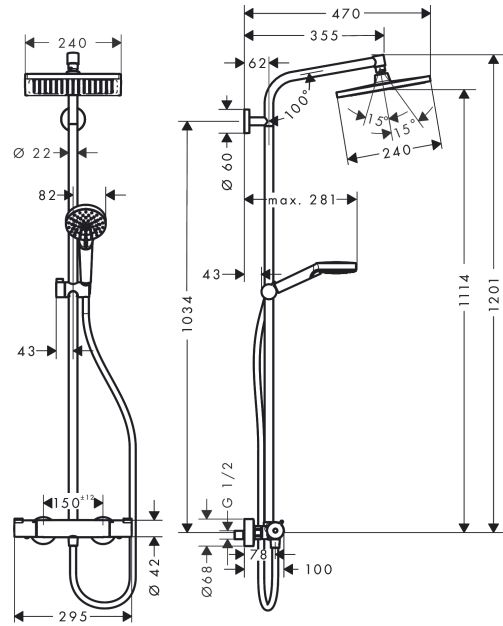

Crometta E**Showerpipe 240 1jet with thermostat**Finish: **Chrome** Article Number: **27271000****Description****product features**

- consists of: overhead shower, hand shower, shower thermostat, shower hose, slider, shower bar
- overhead shower Crometta E 240
- shower head size overhead shower: 240 x 240 mm
- spray type overhead shower: Rain
- ball-joint: overhead shower angle adjustable
- hand shower holder inclination angle can be adjusted by 45°
- spray disc surface: chrome
- maximum flow rate at 3 bar: 15 l/min
- flow rate Rain spray (at 3 bar): 15 l/min
- spray type hand shower: Rain, IntenseRain
- minimum flow pressure: 1,2 bar
- max. operating pressure: 10 bar
- pipe can be shortened in height
- shower bar diameter: 22 mm
- height-adjustable hand shower holder
- shower arm length overhead shower: 350 mm
- thermostat Ecostat 1001 CL
- safety stop at 40°C
- adjustable hot water limitation
- outlets controlled via turning handle
- suitable for continuous flow water heaters
- mounting type: exposed installation
- connection dimension DN15
- connection thread G ½
- centre distance 150 ± 12 mm
- intrinsically safe against backflow
- 2 functions

Technology

Crometta E
Showerpipe 240 1jet with thermostat
 Finish: **Chrome** Article Number: **27271000**

Product image

Scale drawing

Flowchart

Crometta E
Showerpipe 240 1jet with thermostat
 Finish: **Chrome** Article Number: **27271000**

Installation examples

Crometta E
Showerpipe 240 1jet with thermostat
 Finish: **Chrome** Article Number: **27271000**

Exploded Drawing

Year of production: >12/21

Crometta E
Showerpipe 240 1jet with thermostat
 Finish: **Chrome** Article Number: **27271000**