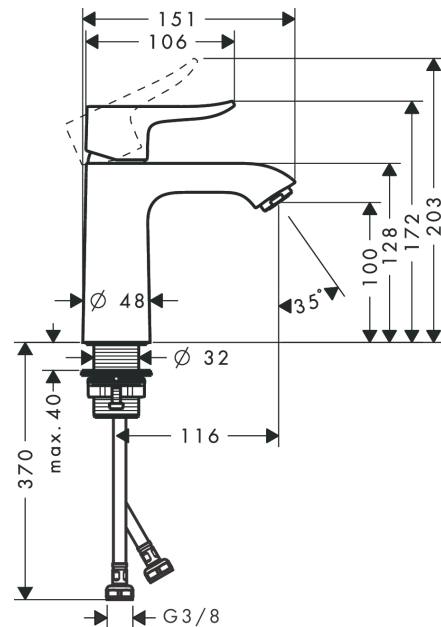

Metris

Single lever basin mixer 110 without waste set

Finish: **Chrome** Article Number: **31084000**

Description

product features

- ComfortZone 110
- projection: 116 mm
- spout height: 100 mm
- spray type: normal spray
- maximum flow rate at 3 bar: 5 l/min
- ceramic cartridge
- temperature limitation adjustable
- suitable for continuous flow water heaters
- connection type: G 3/8 connections
- connection dimension: DN15

Technology

Product image

Scale drawing

Flowchart

Metris
Single lever basin mixer 110 without waste set
 Finish: **Chrome** Article Number: **31084000**

Exploded Drawing

Year of production: >04/17

Metris

Single lever basin mixer 110 without waste set

Finish: **Chrome** Article Number: **31084000**

Spare part list

Year of production: >04/17

Pos.	Description	Article Number	PC	PU
1	handle	95519000	9	1
2	screw cover	96338000	1	1
3	flange	97406000	6	1
4	nut	97209000	5	1
5	O-Ring 32x2	98193000	1	1
6	cartridge, assy	92730000	11	1
7	locking screw for handle	95140000	2	1
8	seal	95008000	3	1
9	adapter for cartridge	98750000	4	1
10	O-Ring 30x2	98186000	1	1
11	O-ring 35x2	92604000	2	1
12	aerator M24x1 (5 l/min)	13185000	99	1
13	flat seal	98749000	2	1
14	fixing set (Ø 32)	13961000	7	1
15	lever collar	97548000	1	1
16	connection hose 450 mm M8x0,75 G3/8	97206000	8	1
17	O-ring 6,6x1,6	93019000	1	1
a	fixation extension 35 mm	13898000	12	1