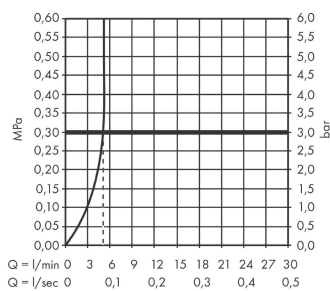

Metris

Single lever basin mixer 110 without waste set

Finish: **Chrome** Article Number: **31084000**

Description

product features

- ComfortZone 110
- projection: 116 mm
- spout height: 100 mm
- spray type: normal spray
- maximum flow rate at 3 bar: 5 l/min
- ceramic cartridge
- temperature limitation adjustable
- suitable for continuous flow water heaters
- connection type: G 3/8 connections
- connection dimension: DN15

Technology

Product image

Scale drawing

Flowchart

Metris
Single lever basin mixer 110 without waste set
 Finish: **Chrome** Article Number: **31084000**

Exploded Drawing

Year of production: >04/17

Metris