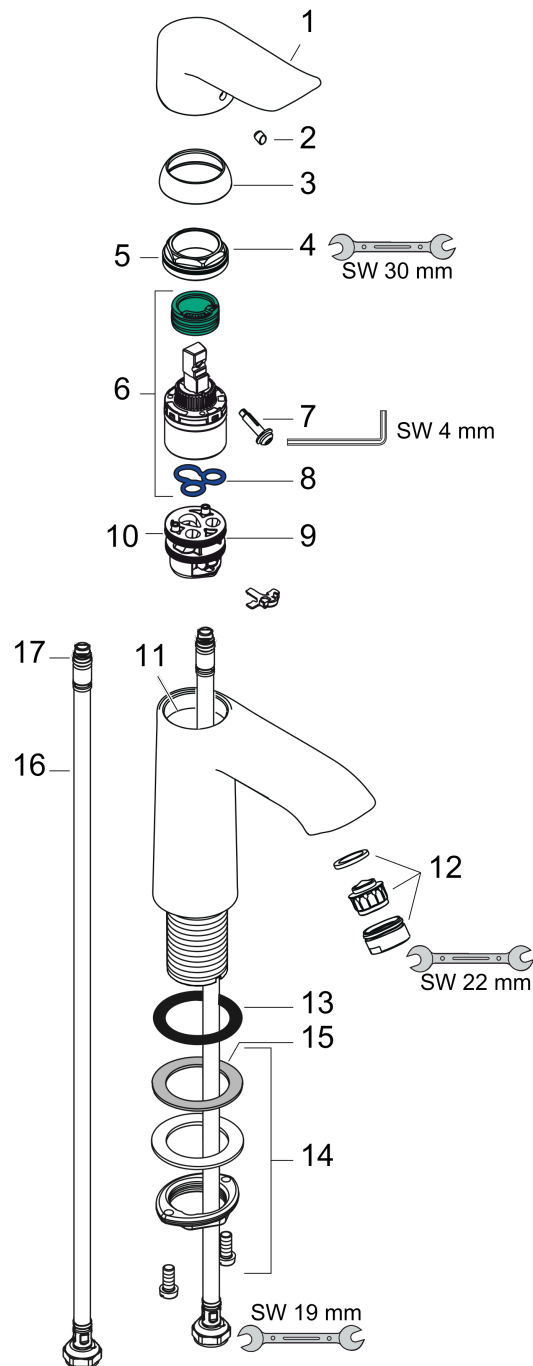

Metris

Single lever basin mixer 110 without waste set

Finish: **Chrome** Article Number: **31084000**

Description

product features

- ComfortZone 110
- projection: 116 mm
- spout height: 100 mm
- spray type: normal spray
- maximum flow rate at 3 bar: 5 l/min
- ceramic cartridge
- temperature limitation adjustable
- suitable for continuous flow water heaters
- connection type: G 3/8 connections
- connection dimension: DN15

Technology

Product image

Scale drawing

Flowchart

Metris
Single lever basin mixer 110 without waste set
 Finish: **Chrome** Article Number: **31084000**

Exploded Drawing

Year of production: >04/17

Metris

Single lever basin mixer 110 without waste set

Finish: **Chrome** Article Number: **31084000**

Spare part list

Year of production: >04/17

Pos.	Description	Article Number	PC	PU
1	handle	95519000	9	1
2	screw cover	96338000	1	1
3	flange	97406000	6	1
4	nut	97209000	5	1
5	O-Ring 32x2	98193000	1	1
6	cartridge, assy	92730000	11	1
7	locking screw for handle	95140000	2	1
8	seal	95008000	3	1
9	adapter for cartridge	98750000	4	1
10	O-Ring 30x2	98186000	1	1
11	O-ring 35x2	92604000	2	1
12	aerator M24x1 (5 l/min)	13185000	99	1
13	flat seal	98749000	2	1
14	fixing set (Ø 32)	13961000	7	1
15	lever collar	97548000	1	1
16	connection hose 450 mm M8x0,75 G3/8	97206000	8	1
17	O-ring 6,6x1,6	93019000	1	1
a	fixation extension 35 mm	13898000	12	1