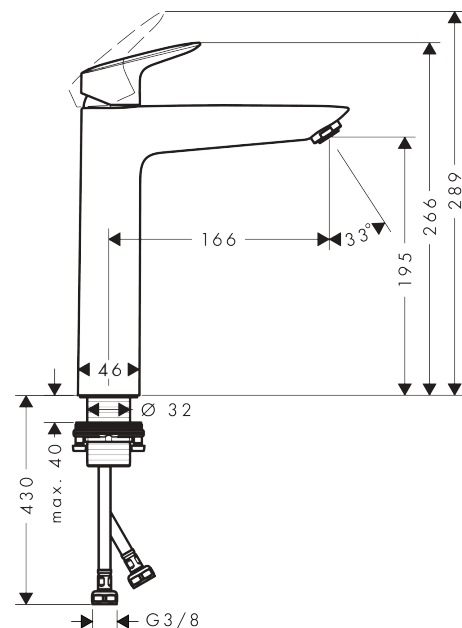

##### product features

- ComfortZone 190
- projection: 166 mm
- spout height: 195 mm
- spray type: normal spray
- maximum flow rate at 3 bar: 5 l/min
- ceramic cartridge
- temperature limitation adjustable
- suitable for continuous flow water heaters
- connection type: G 3/8 connections
- connection dimension: DN15

#### Scale drawing