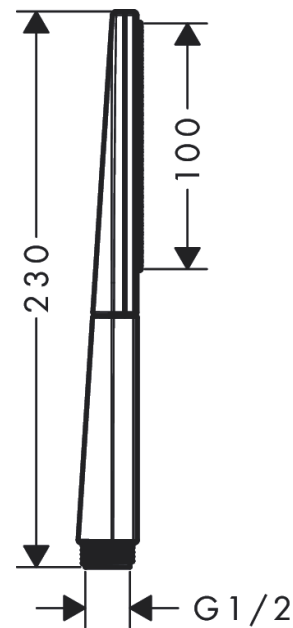

Rainfinity

Baton hand shower 100 1jet

Finish: **Chrome** Article Number: **26866000**

Description

product features

- shower head size: 100 x 38 mm
- spray type: PowderRain
- spray disc surface: easy cleanable aluminium spray disc, graphite
- maximum flow rate at 3 bar: 13,8 l/min
- minimum flow pressure: 1 bar
- with internal water conduction
- rinseable screen seal
- connection thread G 1/2
- connection dimension: DN15
- suitable for continuous flow water heaters

Technology

Design awards

reddot award 2019
best of the best

Product image

Scale drawing

Flowchart

The consumption was measured in combination with the appropriate fittings (thermostat/mixer/ in-wall valve) to reflect actual application in practice.

Rainfinity
Baton hand shower 100 1jet
Finish: **Chrome** Article Number: **26866000**

Exploded Drawing

Year of production: >10/19

Rainfinity
Baton hand shower 100 1jet
 Finish: **Chrome** Article Number: **26866000**

Spare part list

Year of production: >10/19

Pos.	Description	Article Number	PC	PU
1	filter	92672000	2	1
2	seal	98058000	1	1