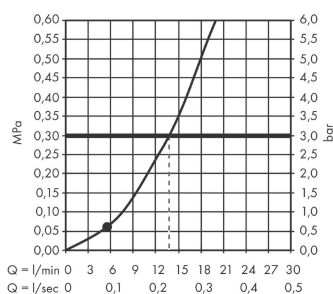

Rainfinity

Baton hand shower 100 1jet

Finish: **Chrome** Article Number: **26866000**

Description

product features

- shower head size: 100 x 38 mm
- spray type: PowderRain
- spray disc surface: easy cleanable aluminium spray disc, graphite
- maximum flow rate at 3 bar: 13,8 l/min
- minimum flow pressure: 1 bar
- with internal water conduction
- rinseable screen seal
- connection thread G 1/2
- connection dimension: DN15
- suitable for continuous flow water heaters

Technology

Design awards

reddot award 2019
best of the best

Product image

Scale drawing

Flowchart

The consumption was measured in combination with the appropriate fittings (thermostat/mixer/ in-wall valve) to reflect actual application in practice.