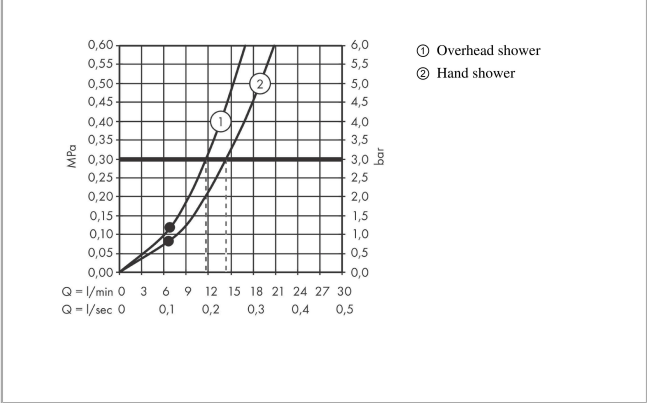

Croma Select S**Showerpipe 280 1jet with thermostat and hand shower Raindance Select S 120 3jet**Finish: **Brushed Bronze** Article Number: **26890140****Description****product features**

- consists of: overhead shower, hand shower, shower thermostat, shower hose, slider, shower bar
- overhead shower Croma 280
- shower head size overhead shower: 280 mm
- spray type overhead shower: RainAir
- ball-joint: overhead shower angle adjustable
- maximum flow rate at 3 bar: 15 l/min
- flow rate RainAir spray (at 3 bar): 15 l/min
- flow rate Rain spray (at 3 bar): 11 l/min
- spray type hand shower: RainAir, Rain, Whirl
- flow rate of hand shower at 3 bar: 14,5 l/min
- minimum flow pressure: 1 bar
- max. operating pressure: 10 bar
- pipe can be shortened in height
- shower bar diameter: 22 mm
- height-adjustable hand shower holder
- shower arm length overhead shower: 400 mm
- swivel shower arm
- thermostat Ecostat Comfort
- safety stop at 40°C
- adjustable hot water limitation
- outlets controlled via turning handle
- suitable for continuous flow water heaters
- mounting type: exposed installation
- connection dimension DN15
- connection thread G ½
- centre distance 150 ± 12 mm
- intrinsically safe against backflow
- 2 functions

Technology

Croma Select S

Showerpipe 280 1jet with thermostat and hand shower Raindance Select S 120 3jet

Finish: **Brushed Bronze** Article Number: **26890140**

Product image

Scale drawing

Flowchart

Croma Select S