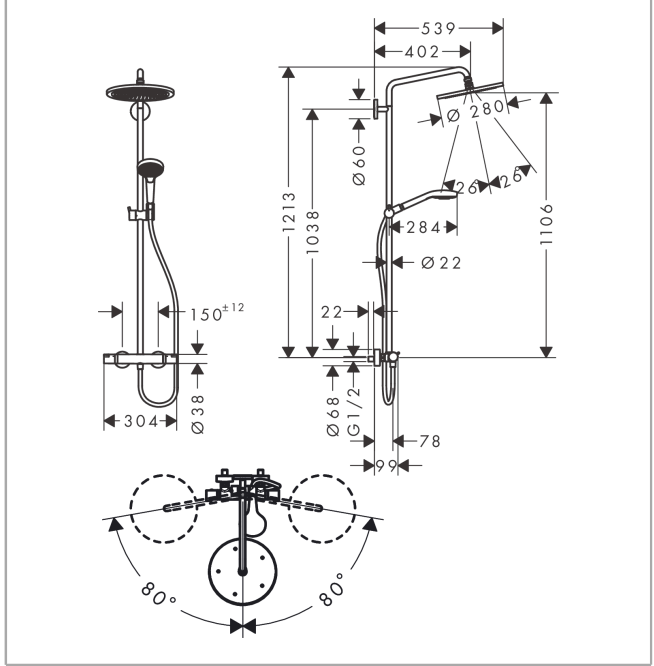

Scale drawing