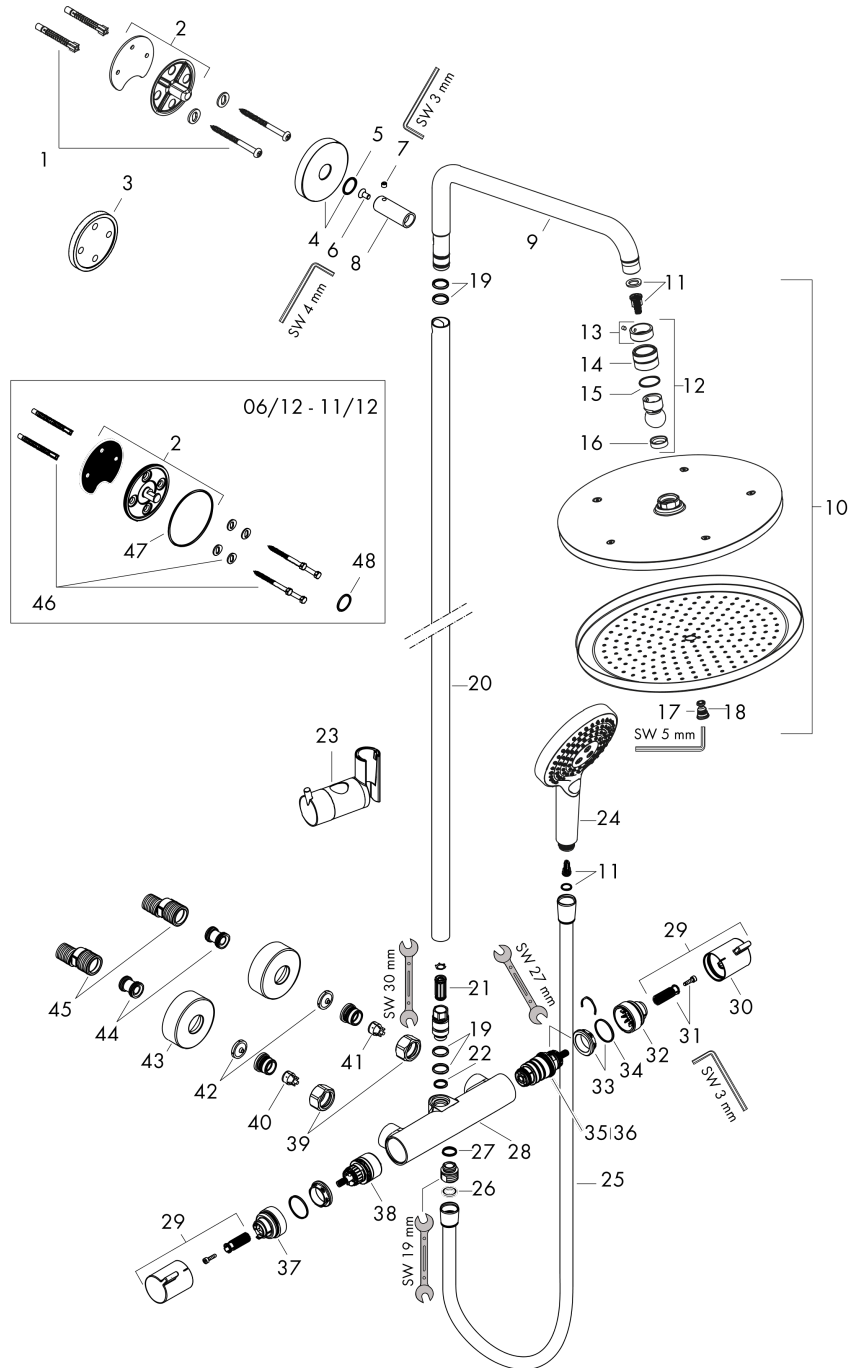

Croma Select S

Showerpipe 280 1jet with thermostat and hand shower Raindance Select S 120 3jet

Finish: **Brushed Bronze** Article Number: **26890140**

Exploded Drawing

Year of production: >06/20

Croma Select S

Showerpipe 280 1jet with thermostat and hand shower Raindance Select S 120 3jet

Finish: **Brushed Bronze** Article Number: **26890140**

Spare part list

Year of production: >06/20

Pos.	Description	Article Number	PC	PU
1	mounting set	96179000	4	1
2	wall flange	95688000	8	1
3	tile-matching-disk 7 mm	95239140	55	1
4	escutcheon Ø 60 mm	95692140	56	1
5	O-ring 20x2,5	92602000	2	1
6	screw	92137000	2	1
7	hollow set screw M6x5	98447000	1	1
8	sleeve	92166140	59	1
9	shower arm	95985140	65	1
10	head shower	26220140	99	1
11	filter insert	97708000	2	1
12	ball joint	98941140	59	1
13	lock washer	98942140	99	1
14	nut	97958140	99	1
15	lever collar	97536000	2	1
16	seal	97606000	2	1
17	air jet	95794140	99	1
18	O-ring 7x2	98419000	1	1
19	O-ring 15x2,5	98131000	1	1
20	pipe 1030 mm	95915140	65	1
21	noise reduction	95009000	3	1
22	O-ring 12x2,25	98382000	1	1
23	support, assy	97651140	63	1
24	handshower	26530140	99	1
25	shower hose Isiflex'B 1,60 m	28276140	99	1
26	seal	98058000	1	1
27	O-ring 14x2	98129000	1	1
28	Thermostat	92147140	71	1
29	handle	95836140	58	1
30	pushbutton	92848140	52	1
31	handle fixing set	95843000	3	1
32	safety set	95839000	6	1
33	nut	98913000	6	1
34	O-ring 26x1,5	98390000	1	1
35	thermostat cartridge	98282000	14	1
36	cartridge for exchanged connections	92373000	18	1
37	stop ring for flow control	95927000	8	1
38	shut off unit with selector	98283000	12	1
39	set of nuts	96157140	58	1
40	non return valve (pressure-resistant up to 2 MPa)	93136000	8	1
41	non return valve	96737000	8	1